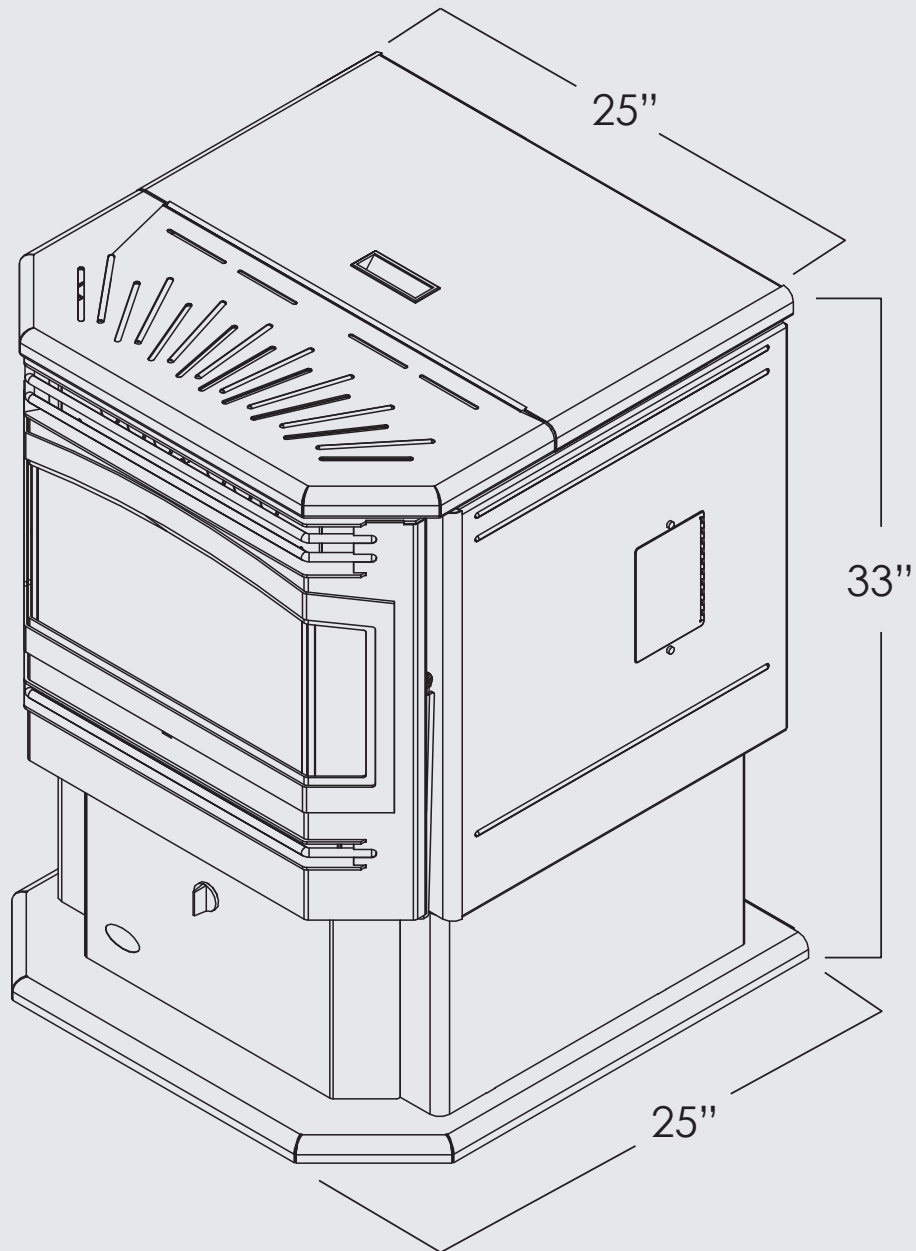

Meridian Dimensions

Minimum Clearance to Combustibles

	Meridian
Minimum distance to the stove's sides	6"
Minimum distance behind the stove	3"
Minimum distance above the stove	48"
Minimum distance corner to wall	2"

Measurements are approximate please consult owners manual for details.